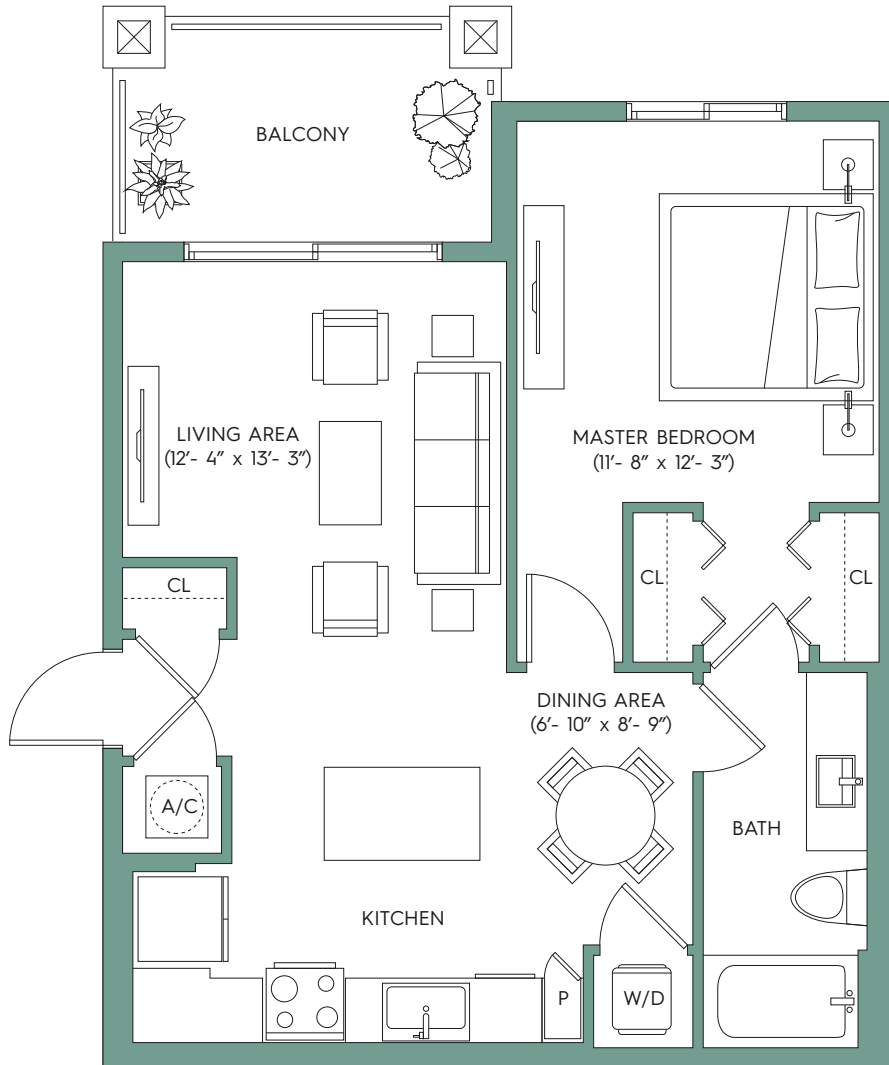

YORK

1 BEDROOM / 1 BATH

TOWN

SOUTHERN

RENTAL INSPIRATION

Interior	721sf
Balcony	92sf
TOTAL	813sf

LEASING OFFICE - 11020 Town Circle Royal Palm Beach FL 33414
 Call **561-500-TOWN** or visit TownSouthernApartments.com