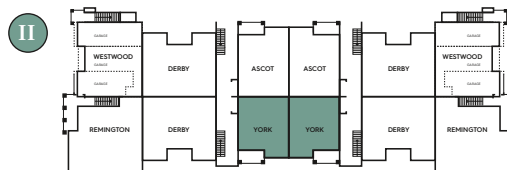

YORK

1 BEDROOM / 1 BATH

TOWN

SOUTHERN

RENTAL INSPIRATION

Interior	721sf
Balcony	92sf
TOTAL	813sf

LEASING OFFICE - 11020 Town Circle Royal Palm Beach FL 33414
 Call **561-500-TOWN** or visit TownSouthernApartments.com