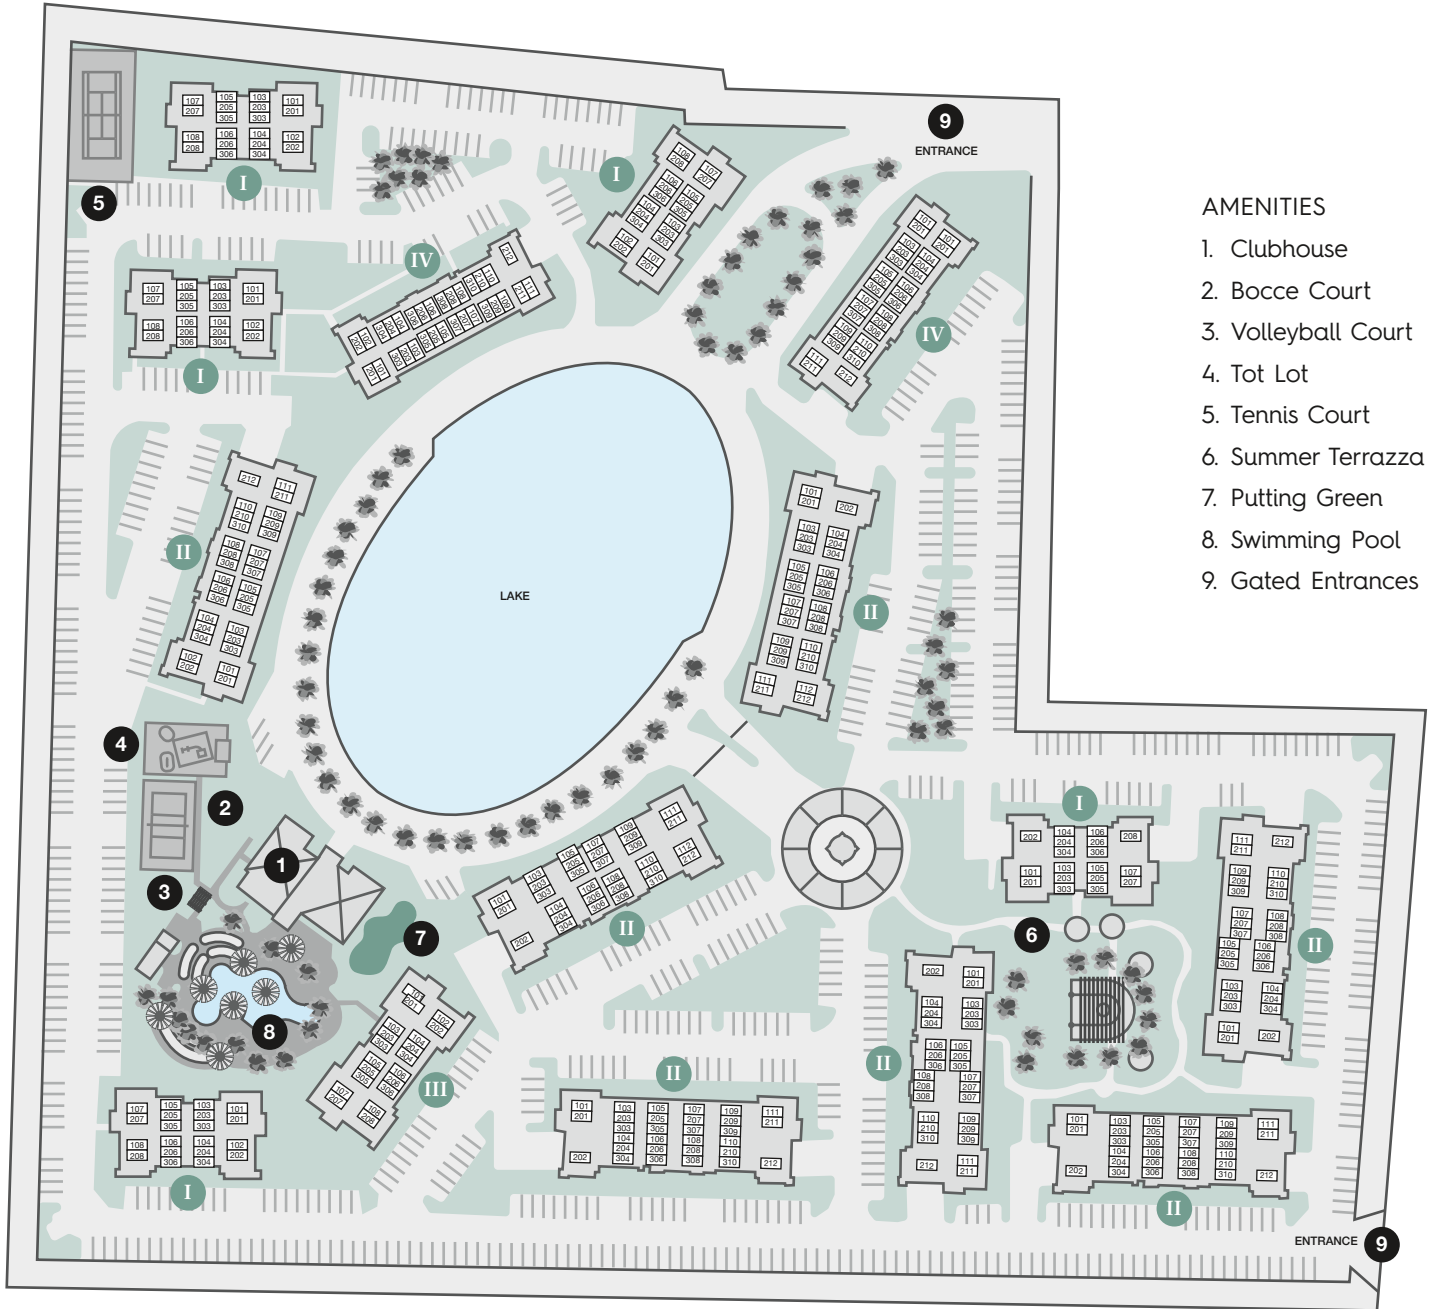

YORK

1 BEDROOM / 1 BATH

TOWN

SOUTHERN

RENTAL INSPIRATION

Interior	721sf
Balcony	92sf
TOTAL	813sf

LEASING OFFICE - 11020 Town Circle Royal Palm Beach FL 33414
 Call **561-500-TOWN** or visit TownSouthernApartments.com

TOWN

SOUTHERN

RENTAL INSPIRATION

LEASING OFFICE - 11020 Town Circle Royal Palm Beach FL 33414
 Call **561-500-TOWN** or visit TownSouthernApartments.com