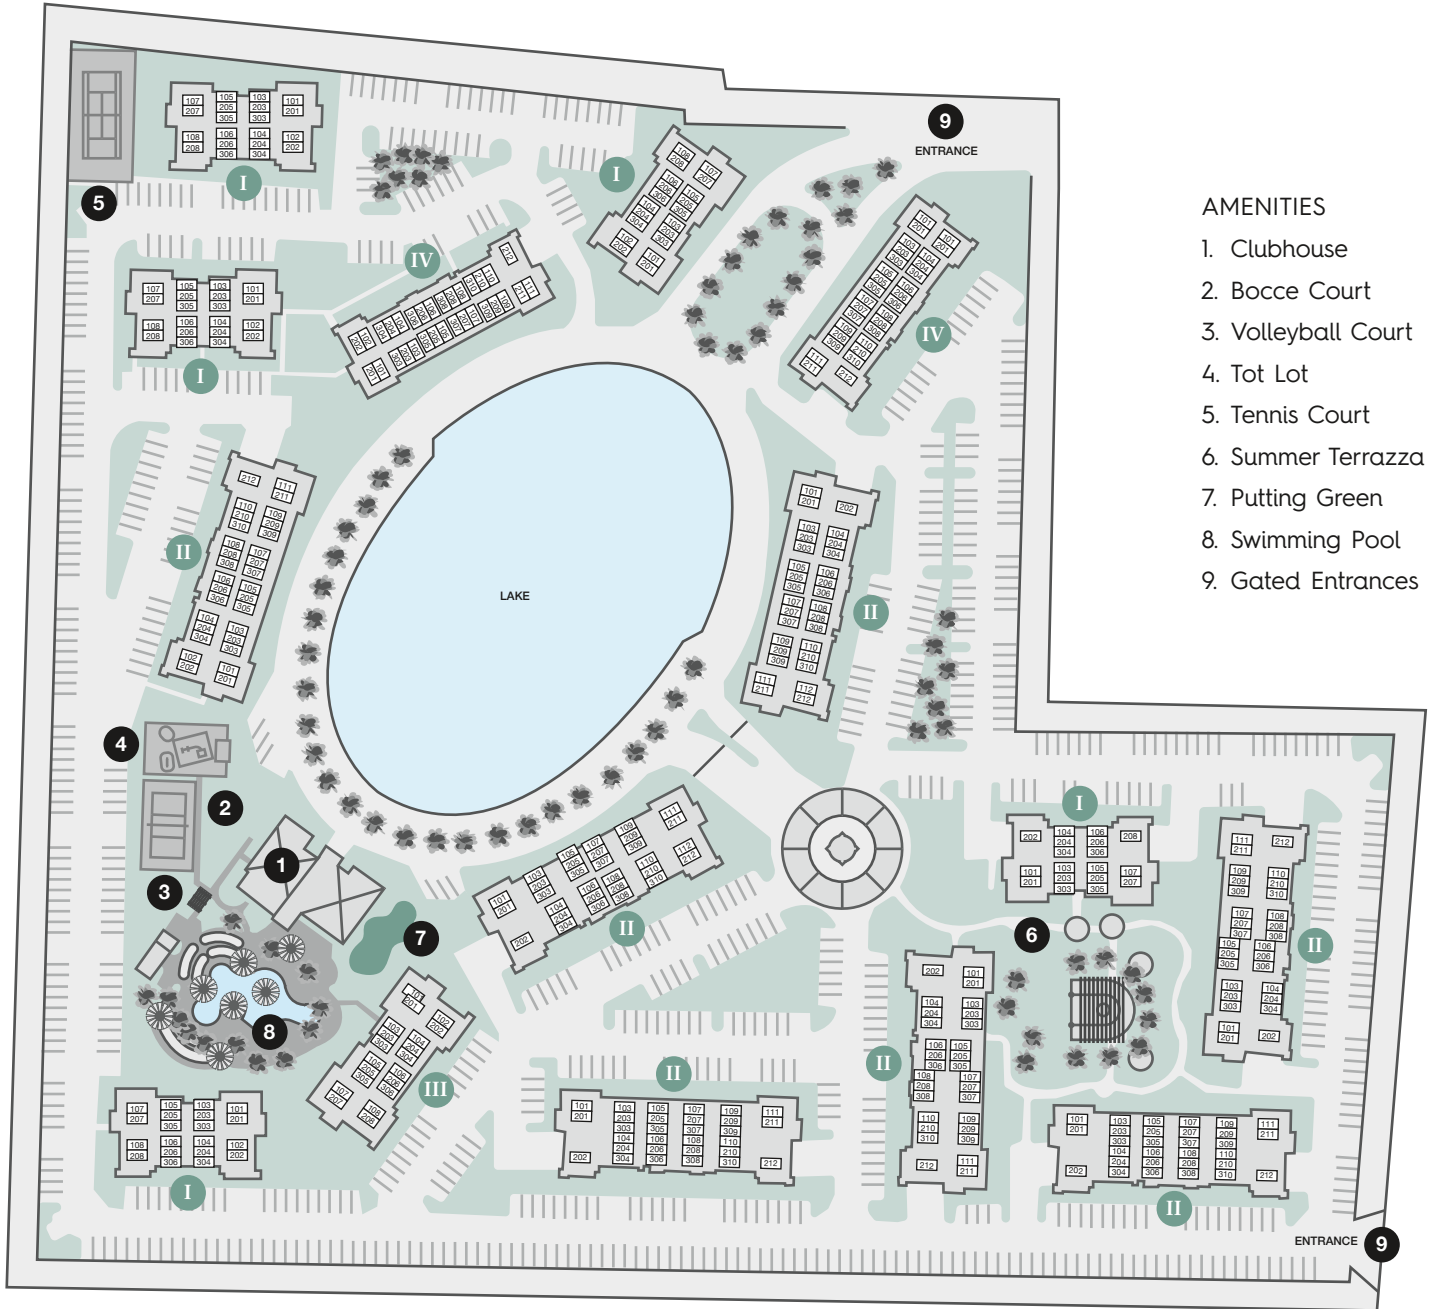

TOWN

SOUTHERN

RENTAL INSPIRATION

- AMENITIES
1. Clubhouse
 2. Bocce Court
 3. Volleyball Court
 4. Tot Lot
 5. Tennis Court
 6. Summer Terrazza
 7. Putting Green
 8. Swimming Pool
 9. Gated Entrances

LEASING OFFICE - 11020 Town Circle Royal Palm Beach FL 33414
 Call **561-500-TOWN** or visit TownSouthernApartments.com