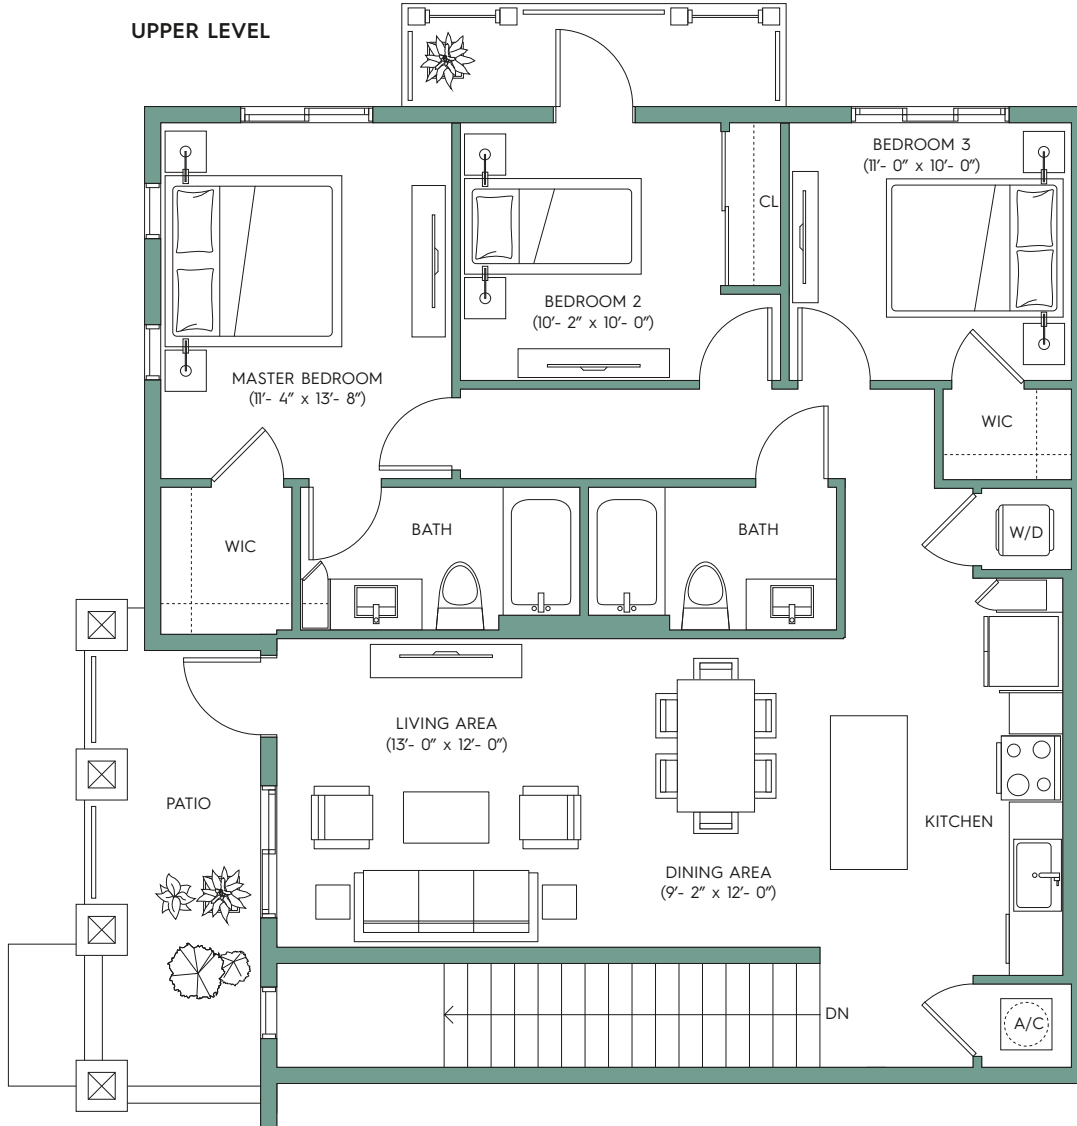

KENSINGTON

3 BEDROOMS / 2 BATHS

TOWN

SOUTHERN

RENTAL INSPIRATION

Interior	1,306sf
Balcony	185sf
TOTAL	1,491sf

UPPER LEVEL

LEASING OFFICE - 11020 Town Circle Royal Palm Beach FL 33414
Call **561-500-TOWN** or visit TownSouthernApartments.com