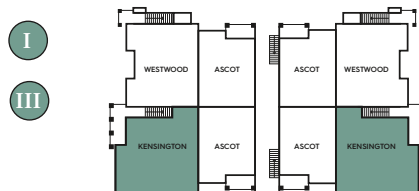

KENSINGTON

3 BEDROOMS / 2 BATHS

TOWN

SOUTHERN

RENTAL INSPIRATION

Interior	1,306sf
Balcony	185sf
TOTAL	1,491sf

UPPER LEVEL

LEASING OFFICE - 11020 Town Circle Royal Palm Beach FL 33414
Call **561-500-TOWN** or visit TownSouthernApartments.com