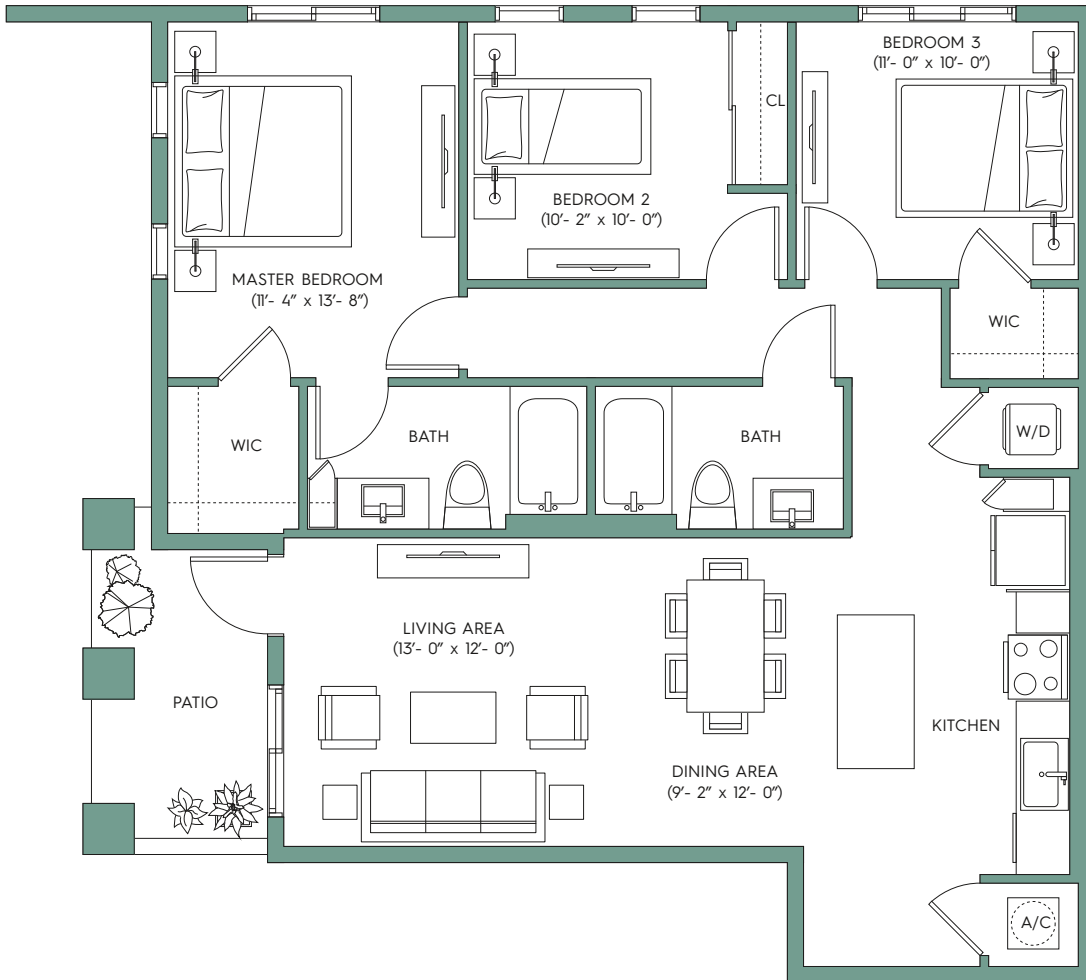

KENSINGTON

3 BEDROOMS / 2 BATHS

T O W N

S O U T H E R N

R E N T A L I N S P I R A T I O N

Interior	1,216sf
Balcony	86sf
TOTAL	1,302sf

LOWER LEVEL

LEASING OFFICE - 11020 Town Circle Royal Palm Beach FL 33414
Call **561-500-TOWN** or visit TownSouthernApartments.com